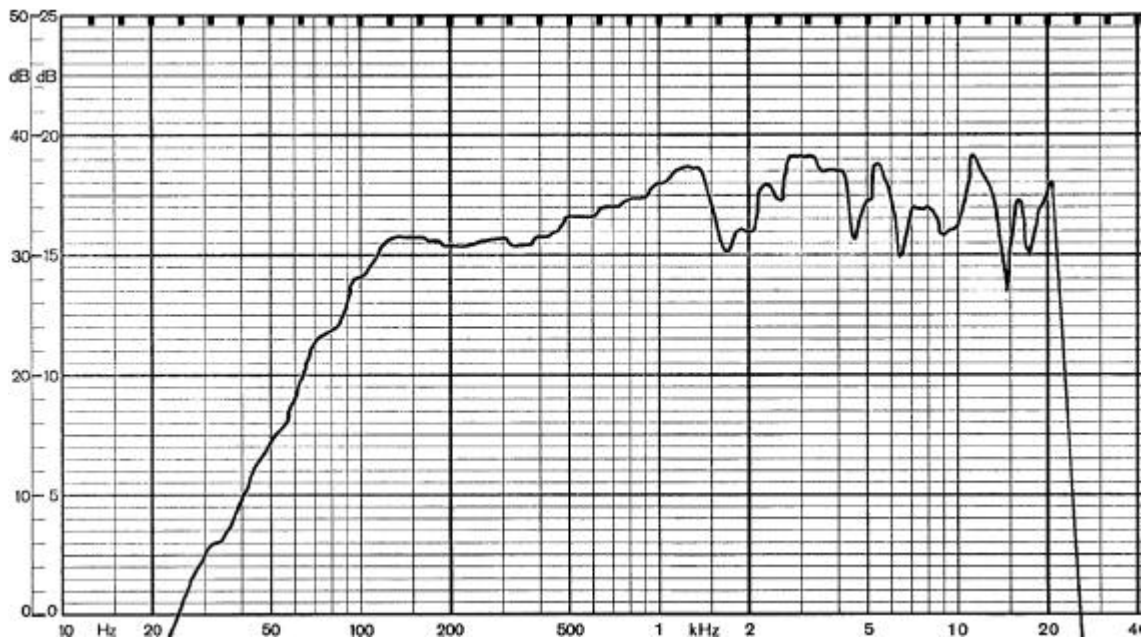

Frequenzdiagramm / *Frequency diagram*

Wand-Lautsprecher / *Wall-mounted speaker*

ZL135-BWS

Zero-Level: 60 dB

Potentiometer-Range: 50 dB